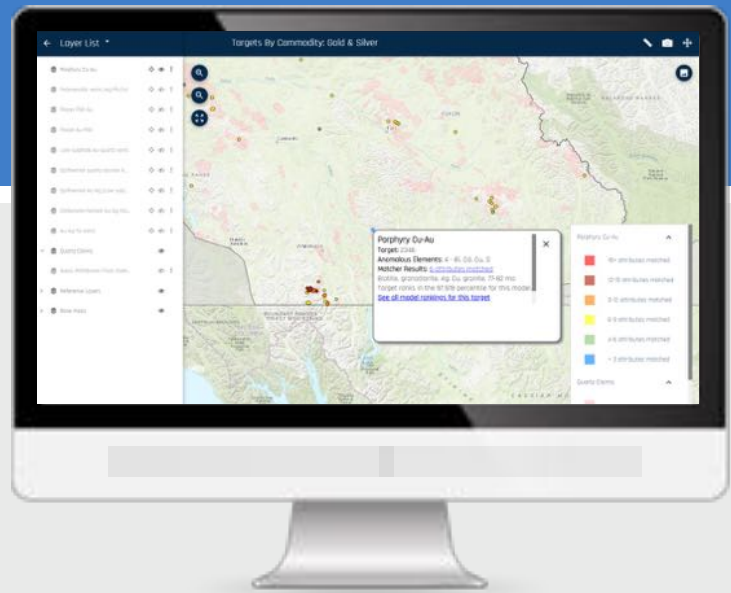

### HUNDREDS OF DEPOSIT-SPECIFIC TARGETS

Interactive prospectivity maps provide the user with contextual information, ranked targets, explanations, and advice on why a target was picked and what data to collect next.

### EXPERT-BASED SEMANTIC REASONING

Input data is semantically aligned with geologic rules and compared to dozens of expert-based mineral deposit models by TERRA's cognitive AI system.

### TARGET IS 92x FASTER THAN THE TRADITIONAL EXPLORATION PROCESS

*TARGET provides the user with target maps displaying how a user's data fits 92 different deposit types. The system gives advice on what deposit characteristics a field geologist should look for, allowing a quick rate and rank of exploration targets to ensure exploration dollars are optimally spent.*

**TARGET**

TARGET is an interactive web-based map application that leverages AI to identify optimal mineral exploration targets

**SOLACE**

**Data preparation service** offered by Minerva that standardizes disconnected data by keeping vocabularies logically consistent across domains using ACE, our industry-standard software package.